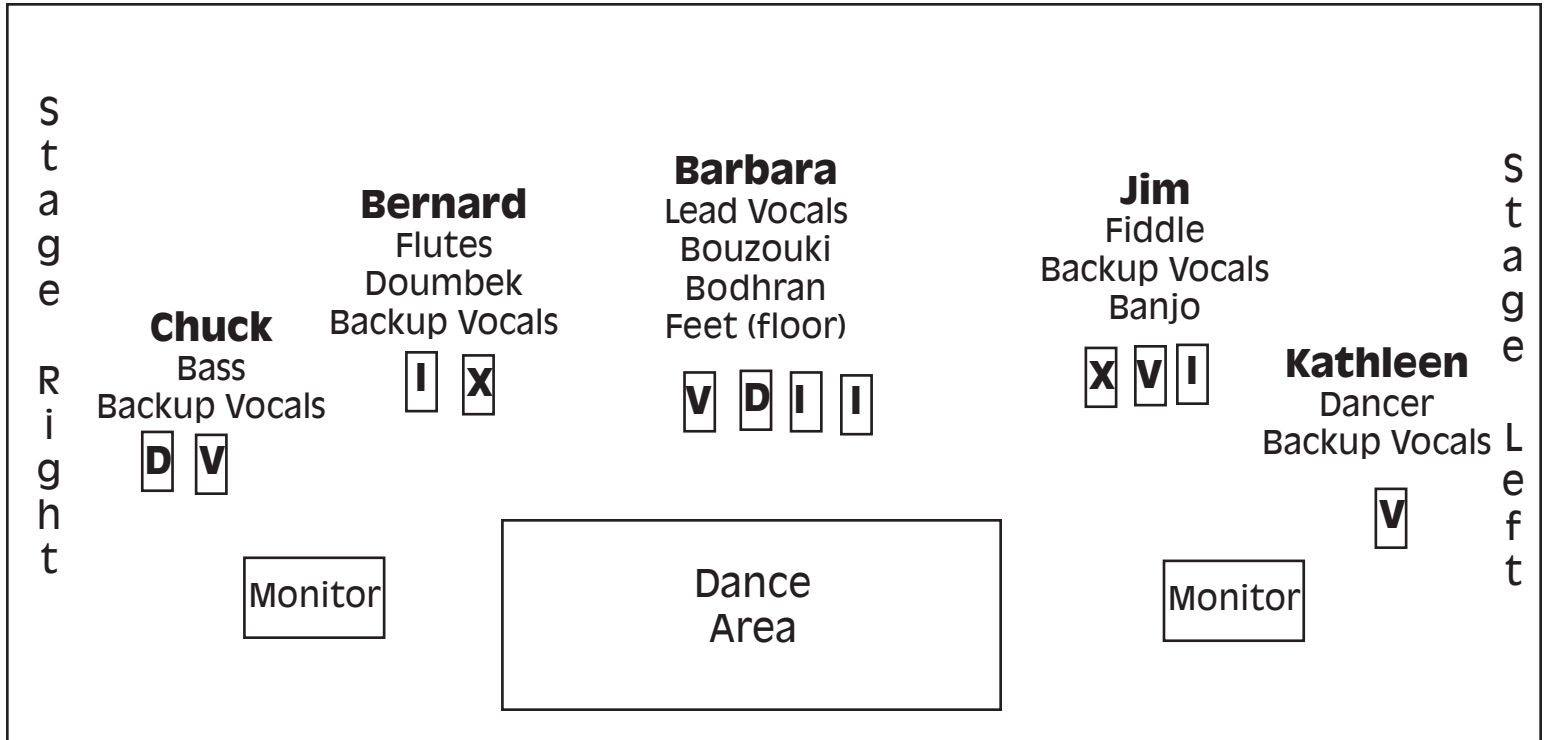

# IONA Tech Rider (with Dancer)

Back Wall

Audience

- V** Vocal Mic (SM58 or better)
- I** Instrumental Mic (SM57 or better)
- D** 1/4" Direct
- X** XLR connection with phantom power

Requirements:

4 Vocal mics

4 Instrumental Mics (Doumbek, Bodhran, Feet, Banjo)

2 DI (Bass, Bouzouki)

2 XLR (Flute wireless, Bodhran, Fiddle)

Questions: (703) 426-2516, or [argent@pobox.com](mailto:argent@pobox.com)